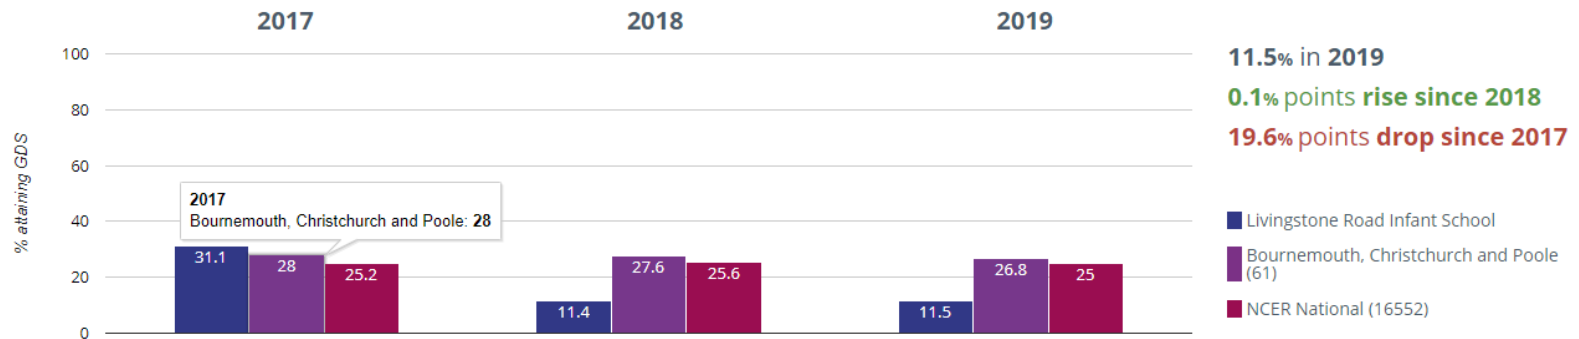

KS1 Outcomes

Reading - attaining EXS or better

Reading - attaining GDS

✎ Writing - attaining EXS or better

✎ Writing - attaining GDS

+ Maths - attaining EXS or better

+ Maths - attaining GDS

Science - attaining EXS